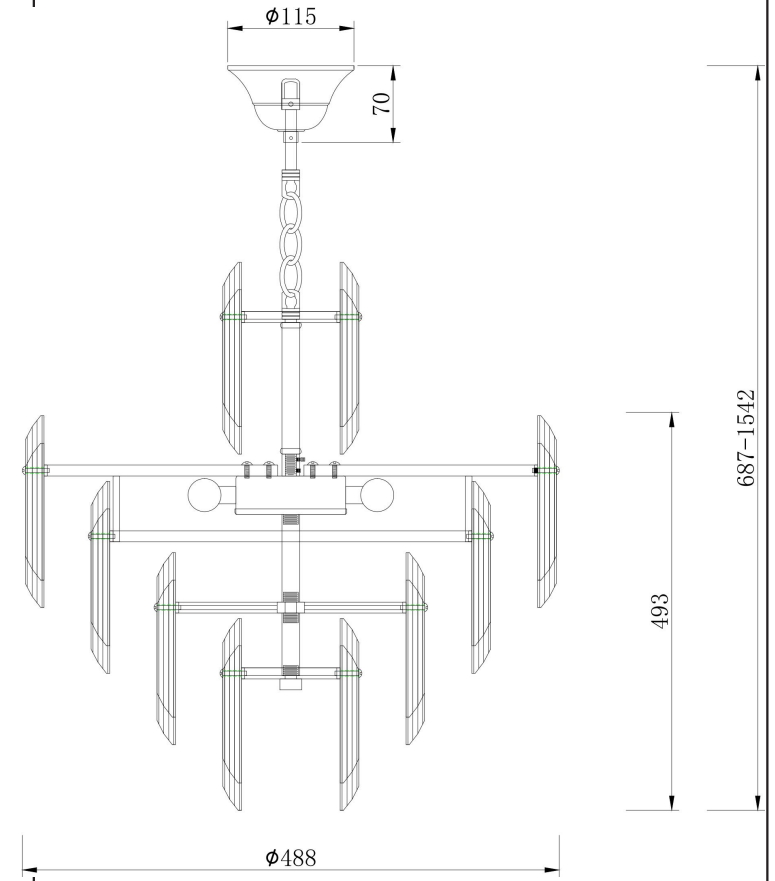

Two sizes of crystal hole spacing hanging.
Start from the bottom iron circle.

6xE14 40W

Model: DIA200PL-06G
Collection: Neoclassic
Series: Flare
Pendant Lamps